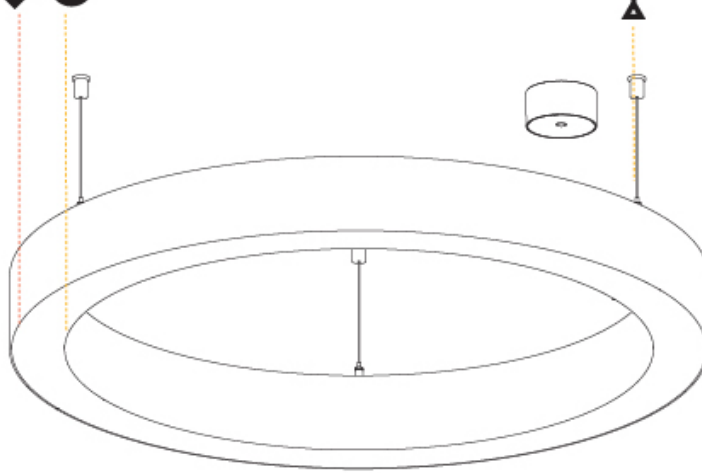

PROJECT	_____
TYPE	_____
SPECIFIER	_____
QUANTITY	_____
DATE	_____

For Color / Finish Chart & Symbology see Appendix or product page downloadable area.

°K

Dimming	DP	DV		
	Phase	0-10V		
Color Temperature	30K	35K	°K	
	3000K	3500K		40K
Diffuser	01	02	D	
	Opal	Micro-Prism		
Suspension Cable Color and Length	..05	..10	T	
	2000	6000		

ORDER-EXAMPLE: °K

L3XXXX- DV 30K 02 01 05

0-10V 3000K Black Opal 2000mm/Trans