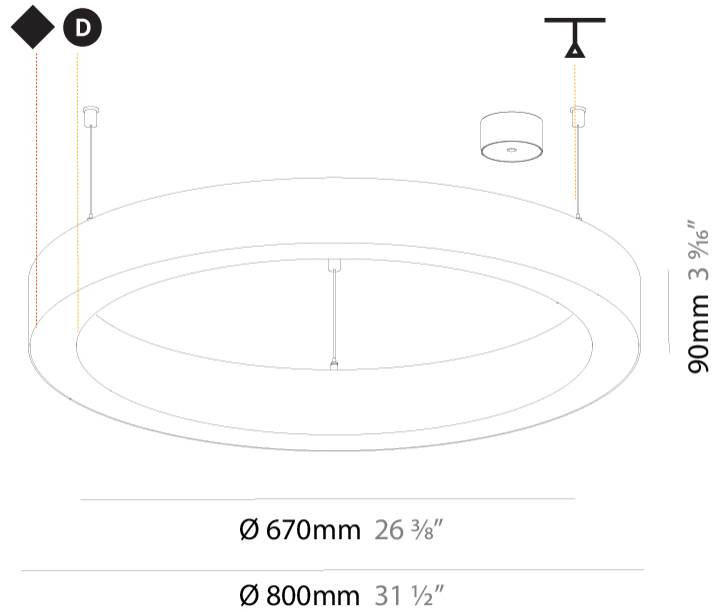

GENERAL

Series: Glorious
Subseries: Glorious Slim
Brand: Prolicht
Division: Architectural
Mounting Type: Suspension
Mounting Location: Ceiling
Subcategory: Ambient

PHYSICAL

Shape: Round
Diameter (mm): 800
Diameter (in): 31 1/2
Height (mm): 90
Height (in): 3 9/16
Max. Overall Height (mm): 2090
Max. Overall Height (in): 82 5/16
Light Distribution: Direct / Indirect
Weight (kg): 8.128
Weight (lbs): 17.92
Diffuser: PMMA - Opal or Micro-Prism
Fixture Finish: SSR / BKV / CWI / CRY / HAB / UFT / ITA / RUA / FTG / MYG / LOD / PUS / FRO / FUP / KIA / POP / BLS / SPG / MEY / GOH / GUM / CHC / COM / ABZ / JAG / OBR / MOS / ROR
Fixture Material: Aluminum
Cable Details: 2000mm or 6000mm Transparent Cable

ELECTRICAL

Lamp Type: LED (Zhaga Standard)
Input Wattage (W): 56 / 52.5
Total Output Wattage (W): 48 / 45
Dimming: Tri-Mode (Non-Dimming and Phase Dimming (120Vac only) and 0-10V Dimming)
Driver Included: Yes
Driver Location: Integrated
Driver Type: Constant Current - Universal
Driver Class: Class 2
Input Voltage (V): 120 - 277
Constant Current (MA): 350

LED

Color Temperature (°K): 3000 / 3500 / 4000
Max. Delivered Lumen (lm): 9830 / 10035 / 10240
CRI: >80 CRI
Lamp Life (hrs): 50000

OPTICAL

RATINGS AND CERTIFICATIONS

Certified By: Certified for North American Standards
IP rating: IP20